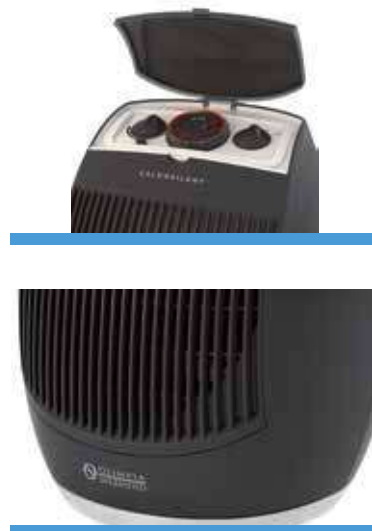

## Powerful and silent needle resistance fan heater

Cod. 99329

### SUPER WARM

Among the most powerful of its category, up to 2400 W.

### SUPER POWER

Lower sound pressure: up to 3dB (A) less than traditional models. 50%\* lower perceived noise.

### FEATURES

- Needles resistance
- Superpower: max thermal output 2400 W
- 2 power settings (1200-2400W)
- Fan only function
- Mechanical control
- IP 21 certification gainst water dripping
- Rotating base
- Timer 24h
- Safety thermostat
- Room Thermostat
- Anti-frost function
- Anti Typever switch
- Handle
- Max room volume: 80 m<sup>3</sup>
- Silent System